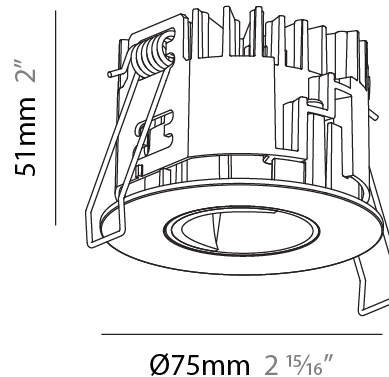

GENERAL

Series: Oiko Pro
Subseries: Oiko Pro Wallwash
Brand: Prolicht
Division: Architectural
Mounting Type: Recessed
Mounting Location: Ceiling
Subcategory: Downlight

PHYSICAL

Shape: Round
Diameter (mm): 75
Diameter (in): 2 ¹⁵/₁₆
Height (mm): 51
Height (in): 2
Ceiling Thickness (mm): 1 - 25
Ceiling Thickness (in): 1/16 - 1 3/16
Min. Recessing Depth (mm): 55
Min. Recessing Depth (in): 2 ³/₁₆
Light Distribution: Downlight
Diffuser: Lens Pack - Spread Lens / Linear Spread Lens / Honeycomb Louver
Fixture Finish: SSR / BKV / CWI / CRY / HAB / LAG / UFT / ITA / RUA / RUR / MIC / FTG / MYG / TWT / LOD / PUS / FRO / FUP / KIA / POP / BLS / SPG / MEY / GOH / GUM / CHC / COM / ABZ / JAG / OBR / MOS / ROR
Fixture Material: Aluminum Die Cast
Cut-out Measurements: 68mm / 2 11/16" Diameter

ELECTRICAL

Lamp Type: LED (Zhaga Standard)
Input Wattage (W): 14
Total Output Wattage (W): 12.7
Dimming: Dali Dimming
Driver Included: No
Driver Location: Recessed Housing
Driver Type: Constant Current - Universal (120Vac only for DALI driver)
Driver Class: Class 2
Input Voltage (V): 120 - 277
Constant Current (MA): 700

LED

Color Temperature (°K): 2700-6500 Tunable White
Max. Delivered Lumen (lm): 1216
Nominal Lumen (lm): 1460
CRI: >90 CRI
Lamp Life (hrs): 50000
Special LEDs offerings: Tunable White

OPTICAL

Adjustability: Fixed

RATINGS AND CERTIFICATIONS

Certified By: Certified for North American Standards
IP rating: IP20