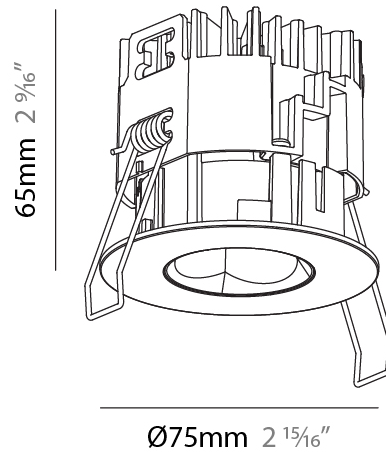

GENERAL

Series: Oiko Pro
Subseries: Oiko Pro Round
Brand: Prolicht
Division: Architectural
Mounting Type: Recessed
Mounting Location: Ceiling
Subcategory: Downlight

PHYSICAL

Shape: Round
Diameter (mm): 75
Diameter (in): 2 ¹⁵/₁₆
Height (mm): 65
Height (in): 2 ⁹/₁₆
Ceiling Thickness (mm): 1 - 25
Ceiling Thickness (in): 1/16 - 1 3/16
Min. Recessing Depth (mm): 70
Min. Recessing Depth (in): 2 ³/₄
Light Distribution: Direct
Diffuser: Lens Pack - Spread Lens / Linear Spread Lens / Honeycomb Louver
Fixture Finish: SSR / BKV / CWI / CRY / HAB / LAG / UFT / ITA / RUA / RUR / MIC / FTG / MYG / TWT / LOD / PUS / FRO / FUP / KIA / POP / BLS / SPG / MEY / GOH / GUM / CHC / COM / ABZ / JAG / OBR / MOS / ROR
Fixture Material: Aluminum Die Cast
Cut-out Measurements: 68mm / 2 11/16" Diameter

ELECTRICAL

Lamp Type: LED (Zhaga Standard)
Input Wattage (W): 14
Total Output Wattage (W): 12.7
Dimming: Dali Dimming
Driver Included: No
Driver Location: Recessed Housing
Driver Type: Constant Current - Universal (120Vac only for DALI driver)
Driver Class: Class 2
Input Voltage (V): 120 - 277
Constant Current (MA): 700

LED

Color Temperature (°K): 2700-6500 Tunable White
Max. Delivered Lumen (lm): 1129
Nominal Lumen (lm): 1460
CRI: >93 CRI
Lamp Life (hrs): 50000
Special LEDs offerings: Tunable White

OPTICAL

Reflector°: 36
Adjustability: Fixed

RATINGS AND CERTIFICATIONS

Certified By: Certified for North American Standards
IP rating: IP20