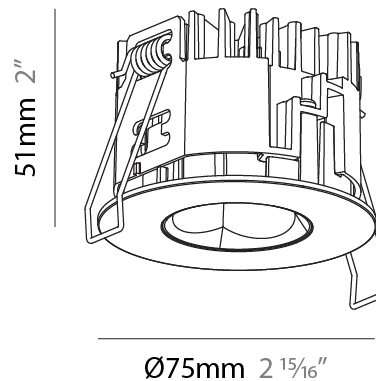

GENERAL

Series: Oiko Pro
Subseries: Oiko Pro Round
Brand: Prolicht
Division: Architectural
Mounting Type: Recessed
Mounting Location: Ceiling
Subcategory: Downlight

PHYSICAL

Shape: Round
Diameter (mm): 75
Diameter (in): 2 15/16
Height (mm): 51
Height (in): 2
Ceiling Thickness (mm): 1 - 25
Ceiling Thickness (in): 1/16 - 1 3/16
Min. Recessing Depth (mm): 55
Min. Recessing Depth (in): 2 3/16
Light Distribution: Direct
Diffuser: Lens Pack - Spread Lens / Linear Spread Lens / Honeycomb Louver
Fixture Finish: SSR / BKV / CWI / CRY / HAB / LAG / UFT / ITA / RUA / RUR / MIC / FTG / MYG / TWT / LOD / PUS / FRO / FUP / KIA / POP / BLS / SPG / MEY / GOH / GUM / CHC / COM / ABZ / JAG / OBR / MOS / ROR
Fixture Material: Aluminum Die Cast
Cut-out Measurements: 68mm / 2 11/16" Diameter

ELECTRICAL

Lamp Type: LED (Zhaga Standard)
Input Wattage (W): 14
Total Output Wattage (W): 12.7
Dimming: Dali Dimming
Driver Included: No
Driver Location: Recessed Housing
Driver Type: Constant Current - Universal (120Vac only for DALI driver)
Driver Class: Class 2
Input Voltage (V): 120 - 277
Constant Current (MA): 700

LED

Color Temperature (°K): 2700-6500 Tunable White
Max. Delivered Lumen (lm): 1240
Nominal Lumen (lm): 1460
CRI: >93 CRI
Lamp Life (hrs): 50000
Special LEDs offerings: Tunable White

OPTICAL

Reflector°: 52
Adjustability: Fixed

RATINGS AND CERTIFICATIONS

Certified By: Certified for North American Standards
IP rating: IP20