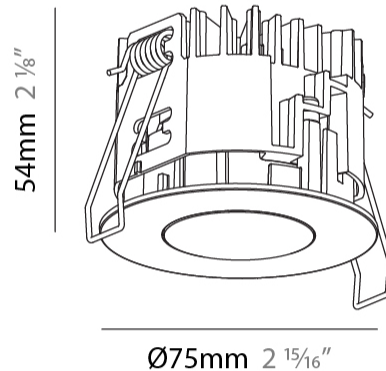

GENERAL

Series: Oiko Pro
Subseries: Oiko Pro Wallwash
Brand: Prolicht
Division: Architectural
Mounting Type: Recessed
Mounting Location: Ceiling
Subcategory: Downlight

PHYSICAL

Shape: Round
Diameter (mm): 75
Diameter (in): 2 ¹⁵/₁₆
Height (mm): 54
Height (in): 2 ¹/₈
Ceiling Thickness (mm): 1 - 25
Ceiling Thickness (in): 1/16 - 1 3/16
Min. Recessing Depth (mm): 60
Min. Recessing Depth (in): 2 ³/₈
Light Distribution: Downlight
Fixture Finish: SSR / BKV / CWI / CRY / HAB / LAG / UFT / ITA / RUA / RUR / MIC / FTG / MYG / TWT / LOD / PUS / FRO / FUP / KIA / POP / BLS / SPG / MEY / GOH / GUM / CHC / COM / ABZ / JAG / OBR / MOS / ROR
Fixture Material: Aluminum Die Cast
Cut-out Measurements: 68mm / 2 11/16" Diameter

ELECTRICAL

Lamp Type: LED (Zhaga Standard)
Input Wattage (W): 14
Total Output Wattage (W): 12.7
Dimming: Dali Dimming
Driver Included: No
Driver Location: Recessed Housing
Driver Type: Constant Current - Universal (120Vac only for DALI driver)
Driver Class: Class 2
Input Voltage (V): 120 - 277
Constant Current (mA): 700

LED

Color Temperature (°K): 2700-6500 Tunable White
Max. Delivered Lumen (lm): 1159
Nominal Lumen (lm): 1460
CRI: >90 CRI
Lamp Life (hrs): 50000
Special LEDs offerings: Tunable White

OPTICAL

Adjustability: Fixed

RATINGS AND CERTIFICATIONS

Certified By: Certified for North American Standards
IP rating: IP54