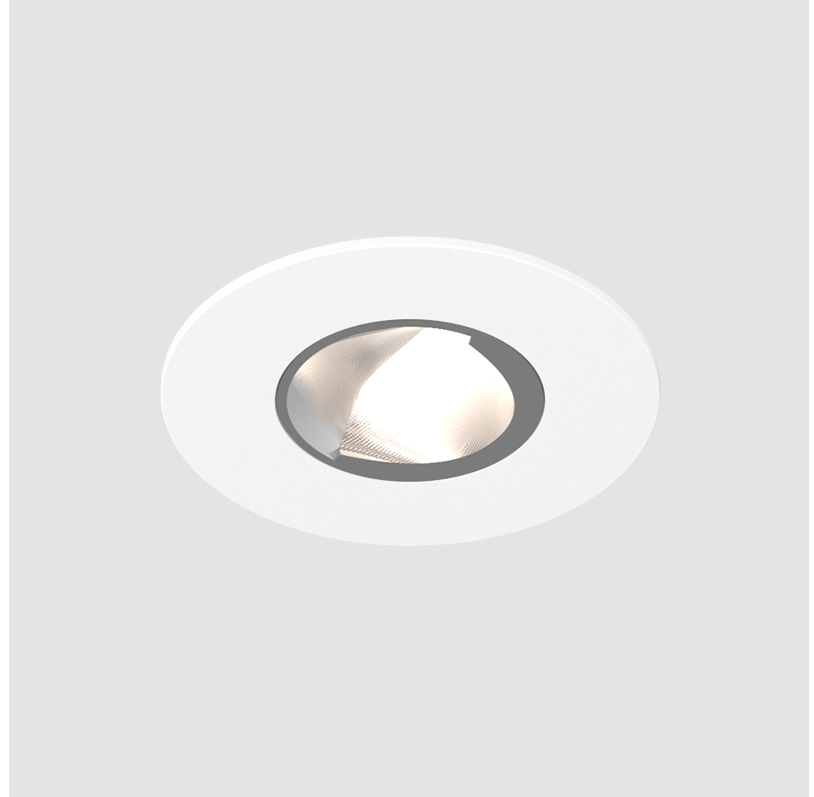

GENERAL

Series: Oiko Pro
Subseries: Oiko Pro Wallwash
Brand: Prolicht
Division: Architectural
Mounting Type: Recessed
Mounting Location: Ceiling
Subcategory: Downlight

PHYSICAL

Shape: Round
Diameter (mm): 75
Diameter (in): 2 ¹⁵/₁₆
Height (mm): 54
Height (in): 2 ¹/₈
Ceiling Thickness (mm): 1 - 25
Ceiling Thickness (in): 1/16 - 1 3/16
Min. Recessing Depth (mm): 60
Min. Recessing Depth (in): 2 ³/₈
Light Distribution: Downlight
Fixture Finish: SSR / BKV / CWI / CRY / HAB / LAG / UFT / ITA / RUA / RUR / MIC / FTG / MYG / TWT / LOD / PUS / FRO / FUP / KIA / POP / BLS / SPG / MEY / GOH / GUM / CHC / COM / ABZ / JAG / OBR / MOS / ROR
Fixture Material: Aluminum Die Cast
Cut-out Measurements: 68mm / 2 11/16" Diameter

ELECTRICAL

Lamp Type: LED (Zhaga Standard)
Input Wattage (W): 14
Total Output Wattage (W): 12.7
Dimming: Dali Dimming
Driver Included: No
Driver Location: Recessed Housing
Driver Type: Constant Current - Universal (120Vac only for DALI driver)
Driver Class: Class 2
Input Voltage (V): 120 - 277
Constant Current (mA): 700

LED

Color Temperature (°K): 2700-6500 Tunable White
Max. Delivered Lumen (lm): 1159
Nominal Lumen (lm): 1460
CRI: >90 CRI
Lamp Life (hrs): 50000
Special LEDs offerings: Tunable White

OPTICAL

Adjustability: Fixed

RATINGS AND CERTIFICATIONS

Certified By: Certified for North American Standards
IP rating: IP54