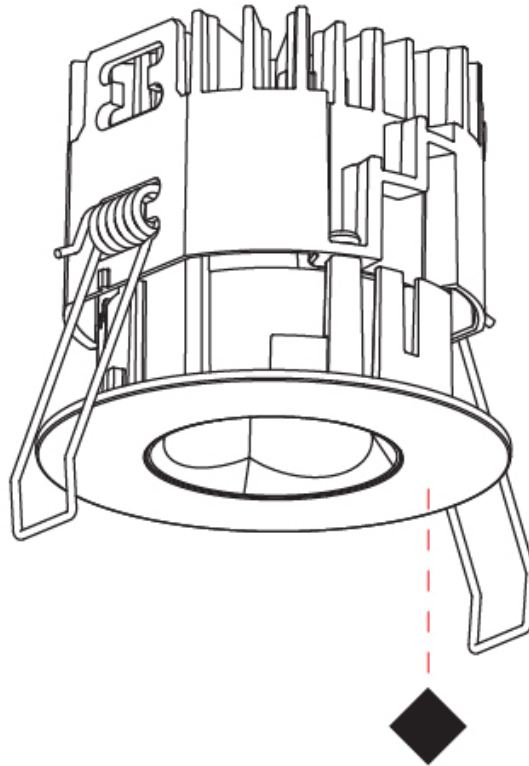

OIKO PRO ROUND RECESSED

A35871-

PROJECT

TYPE

SPECIFIER

QUANTITY

DATE

A