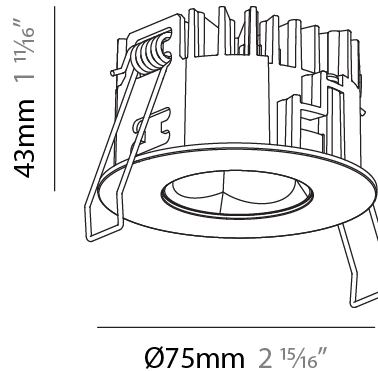

GENERAL

Series: Oiko Pro
Subseries: Oiko Pro Round
Brand: Prolicht
Division: Architectural
Mounting Type: Recessed
Mounting Location: Ceiling
Subcategory: Downlight

PHYSICAL

Shape: Round
Diameter (mm): 75
Diameter (in): 2 15/16
Height (mm): 43
Height (in): 1 11/16
Ceiling Thickness (mm): 1 - 25
Ceiling Thickness (in): 1/16 - 1 3/16
Min. Recessing Depth (mm): 50
Min. Recessing Depth (in): 1 15/16
Light Distribution: Direct
Diffuser: Lens Pack - Spread Lens / Linear Spread Lens / Honeycomb Louver
Fixture Finish: SSR / BKV / CWI / CRY / HAB / LAG / UFT / ITA / RUA / RUR / MIC / FTG / MYG / TWT / LOD / PUS / FRO / FUP / KIA / POP / BLS / SPG / MEY / GOH / GUM / CHC / COM / ABZ / JAG / OBR / MOS / ROR
Fixture Material: Aluminum Die Cast
Cut-out Measurements: 68mm / 2 11/16" Diameter

ELECTRICAL

Lamp Type: LED (Zhaga Standard)
Input Wattage (W): 14
Total Output Wattage (W): 12.7
Dimming: Dali Dimming
Driver Included: No
Driver Location: Recessed Housing
Driver Type: Constant Current - Universal (120Vac only for DALI driver)
Driver Class: Class 2
Input Voltage (V): 120 - 277
Constant Current (MA): 700

LED

Color Temperature (°K): 2700-6500 Tunable White
Max. Delivered Lumen (lm): 1381
Nominal Lumen (lm): 1460
CRI: >93 CRI
Lamp Life (hrs): 50000
Special LEDs offerings: Tunable White

OPTICAL

Reflector°: 62
Adjustability: Fixed

RATINGS AND CERTIFICATIONS

Certified By: Certified for North American Standards
IP rating: IP20